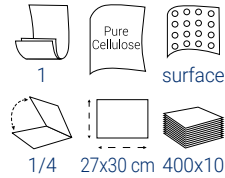

2

1/2

21x16 cm

200x20

Tovaglioli 1 Velo Piega 1/4 - Napkins 1 Ply 1/4 Folded

32560
NAPKINS 27x30

Col. Bianco/White

32130
NAPKINS 30x30 COMPACT